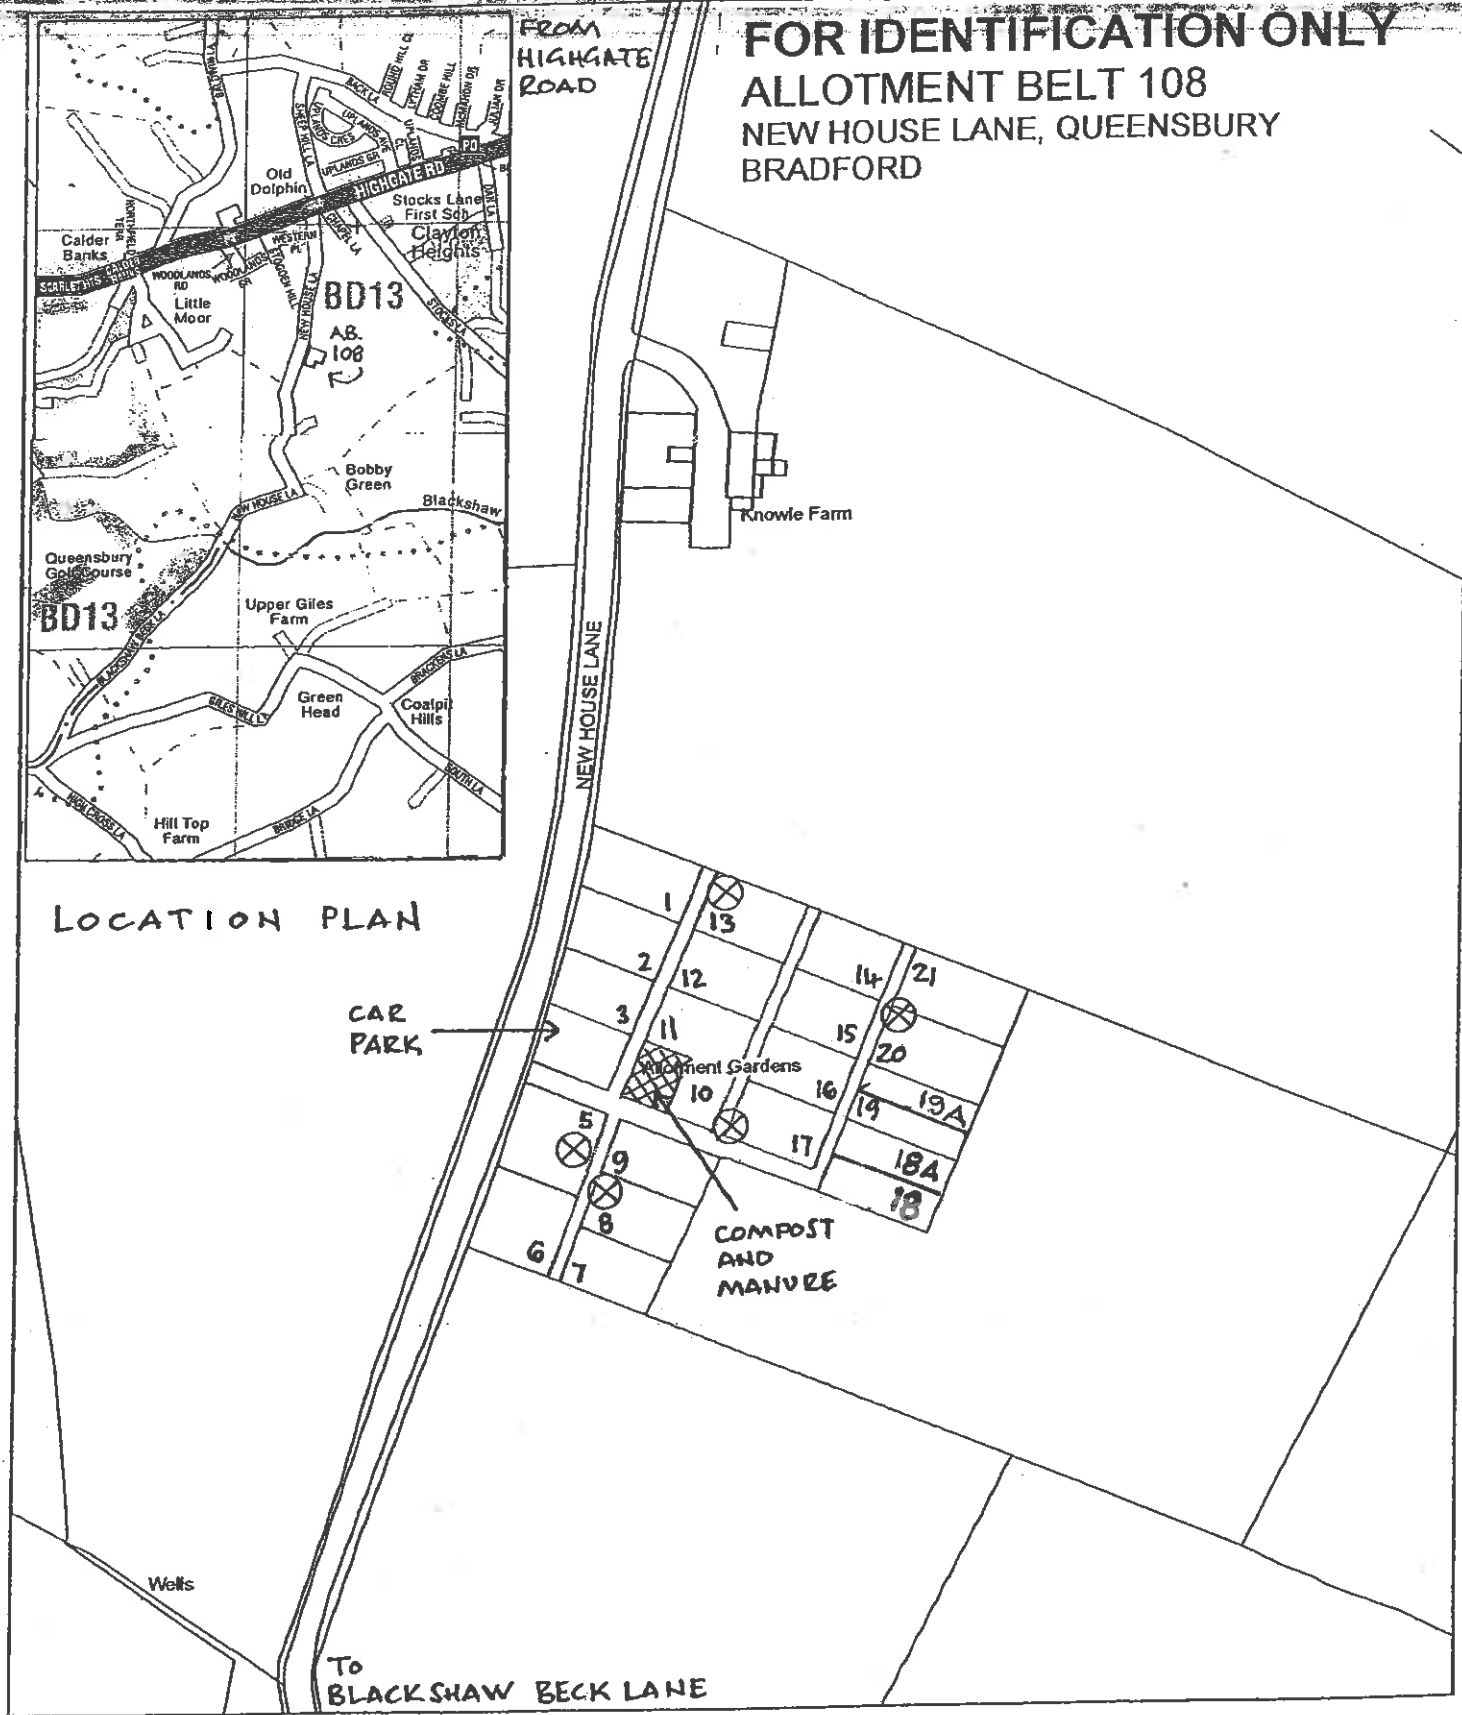

FOR IDENTIFICATION ONLY
ALLOTMENT BELT 108
NEW HOUSE LANE, QUEENSBURY
BRADFORD

LOCATION PLAN

City of Bradford Metropolitan District Council

Asset Management

Estate Management 1st Floor Britannia House BD1 1HX

Crown Copyright, Reproduced from Ordnance Survey Mapping with permission from H.M.S.O. LA.076120 SE 1130 SE	Scale 1/1250	Date 16.08.2019	Plan No.
---	------------------------	---------------------------	-------------------------